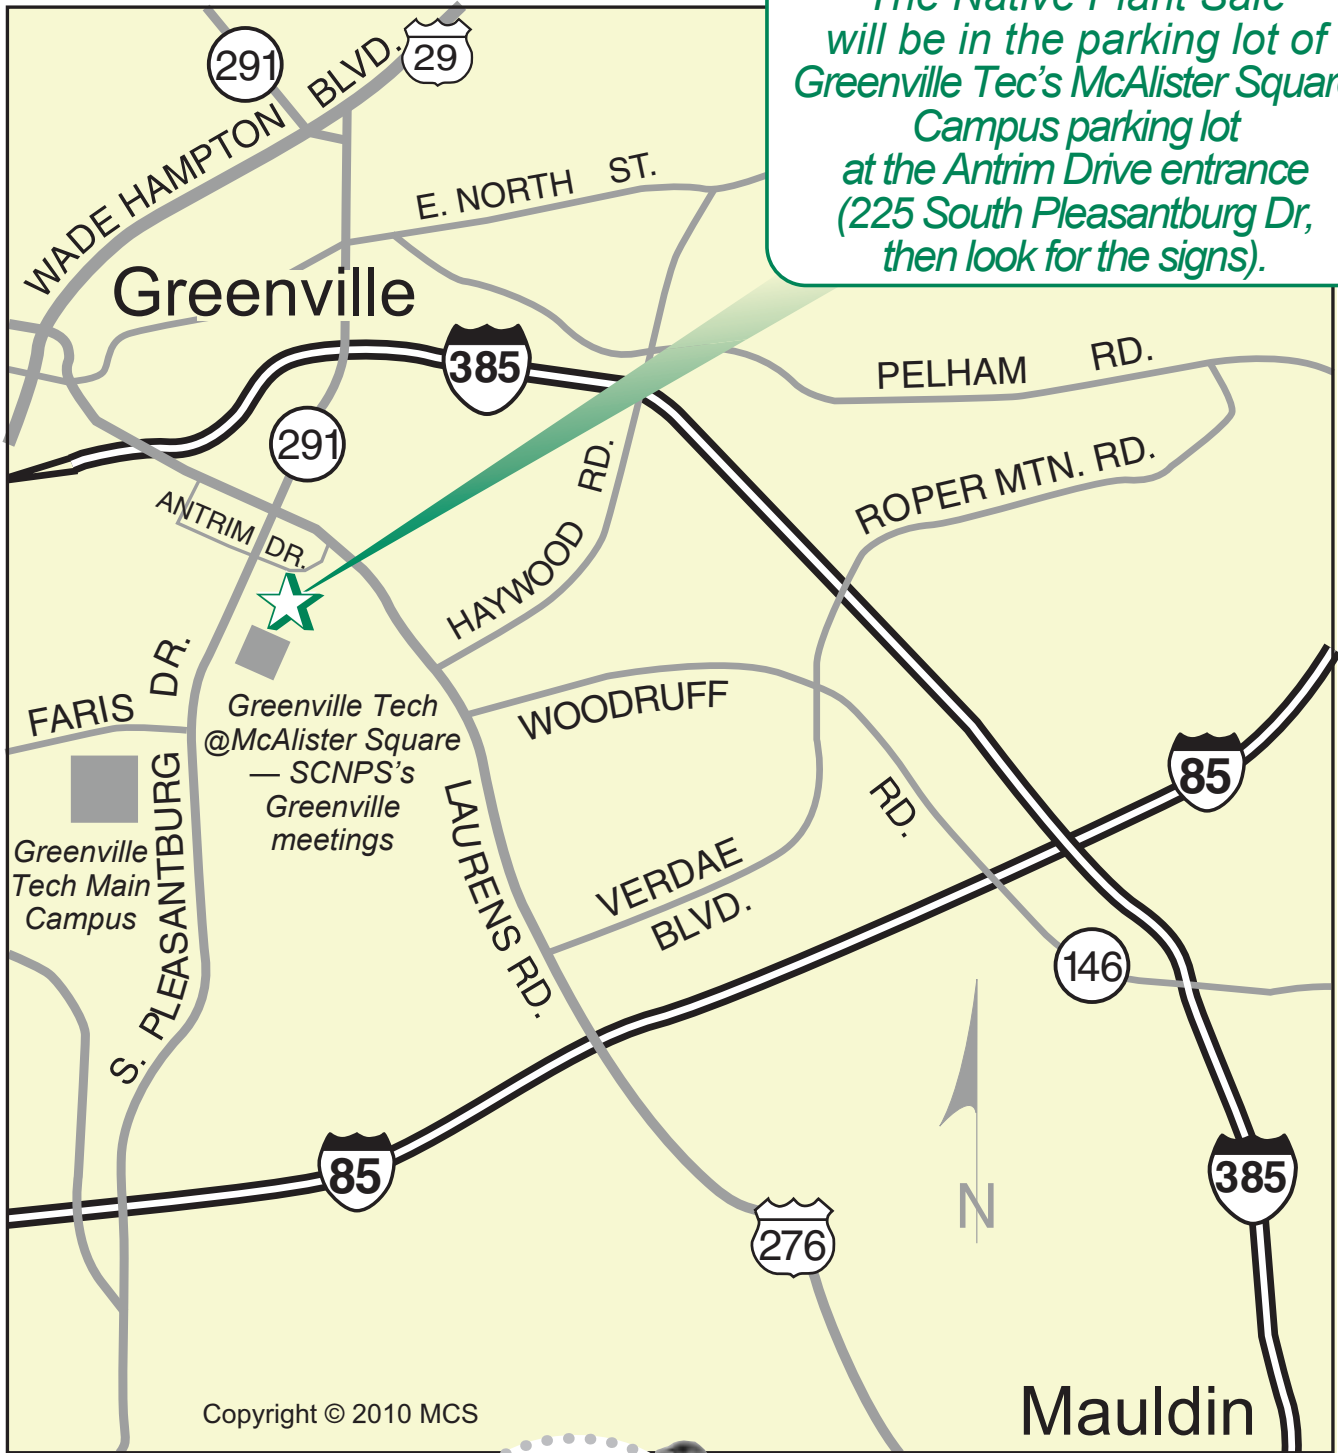

*The Native Plant Sale  
will be in the parking lot of  
Greenville Tec's McAlister Square  
Campus parking lot  
at the Antrim Drive entrance  
(225 South Pleasantburg Dr,  
then look for the signs).*